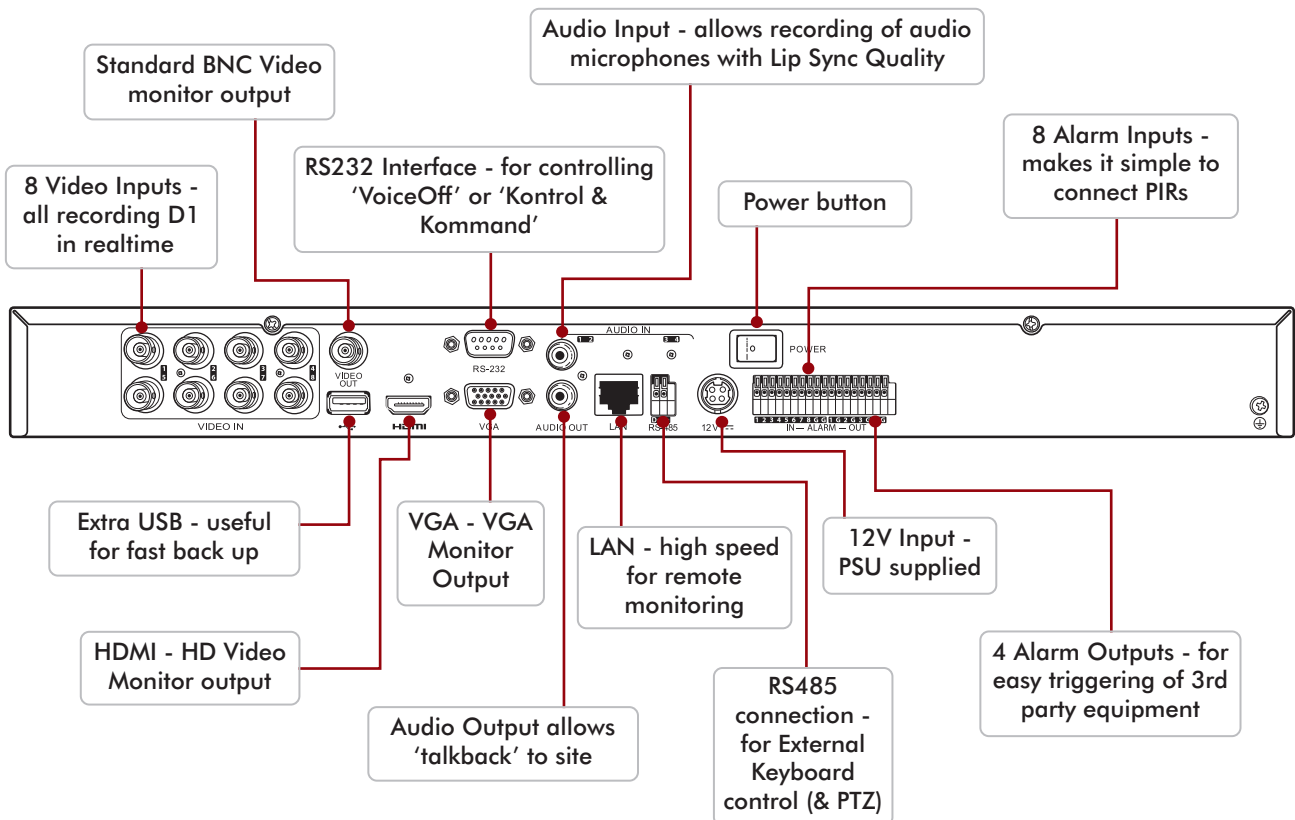

Electronic Mapping

eMaps can be embedded into the superb CCTVWindow software to enable an easy way to select and see images from a camera in a simple and intuitive graphical user interface.

4ch Front Features

NEW!

All HEROs now have the ultra easy to use **BlueDisc** menu

4ch Vital Stats:

- ✓ Built-in Video Analytics
- ✓ VoiceOff Ready
- ✓ Kontrol & Kommand Timed Relay Outputs
- ✓ HDMI - VGA & BNC Video Output
- ✓ AutoPort - Plug-and-Play Setup
- ✓ Internet Ready
- ✓ iPhone - Android - Windows - Mac
- ✓ External Storage Option
- ✓ Space Saver Compact Case
- ✓ **4 TB max Storage**
- ✓ **4 Alarm Inputs - 1 Alarm Output**
- ✓ **4Ch D1 Realtime Recording**

4ch Rear Features

8ch Front Features

NEW!

All HEROs now have the ultra easy to use **BlueDisc** menu

8ch Vital Stats:

- ✓ Built-in Video Analytics
- ✓ VoiceOff Ready
- ✓ Kontrol & Kommand Timed Relay Outputs
- ✓ HDMI - VGA & BNC Video Output
- ✓ AutoPort - Plug-and-Play Setup
- ✓ Internet Ready
- ✓ iPhone - Android - Windows - Mac
- ✓ External Storage Option
- ✓ Space Saver Compact Case
- ✓ 8 TB max Storage (2x 4TB)
- ✓ 8 Alarm Inputs - 4 Alarm Output
- ✓ 8Ch D1 Realtime Recording

8ch Rear Features

16ch Front Features

NEW!

All HEROs now have the ultra easy to use **BlueDisc** menu

16ch Vital Stats:

- ✓ Built-in Video Analytics
- ✓ VoiceOff Ready
- ✓ Kontrol & Kommand Timed Relay Outputs
- ✓ HDMI - VGA & BNC Video Output
- ✓ AutoPort - Plug-and-Play Setup
- ✓ Internet Ready
- ✓ iPhone - Android - Windows - Mac
- ✓ External Storage Option
- ✓ Space Saver Compact Case
- ✓ 8 TB max Storage (2x 4TB)
- ✓ 16 Alarm Inputs - 4 Alarm Output
- ✓ 16Ch D1 Realtime Recording