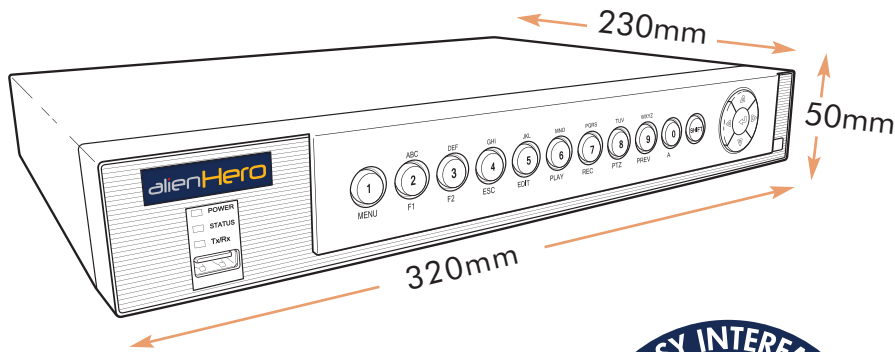

Intelligent Recording - Saves HDD Space!

The alienDVR range has an intelligent alarm recording function that allows any camera channel with video motion detection setup to have a background recording frame rate and an alarm recording frame rate.

Electronic Mapping

eMaps can be embedded into the superb CCTVWindow software to enable an easy way to select and see images from a camera in a simple and intuitive graphical user interface.

4ch Front Features