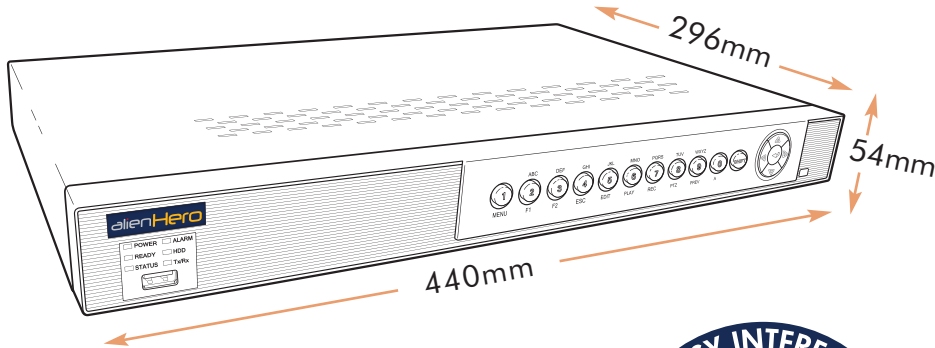

8ch Front Features