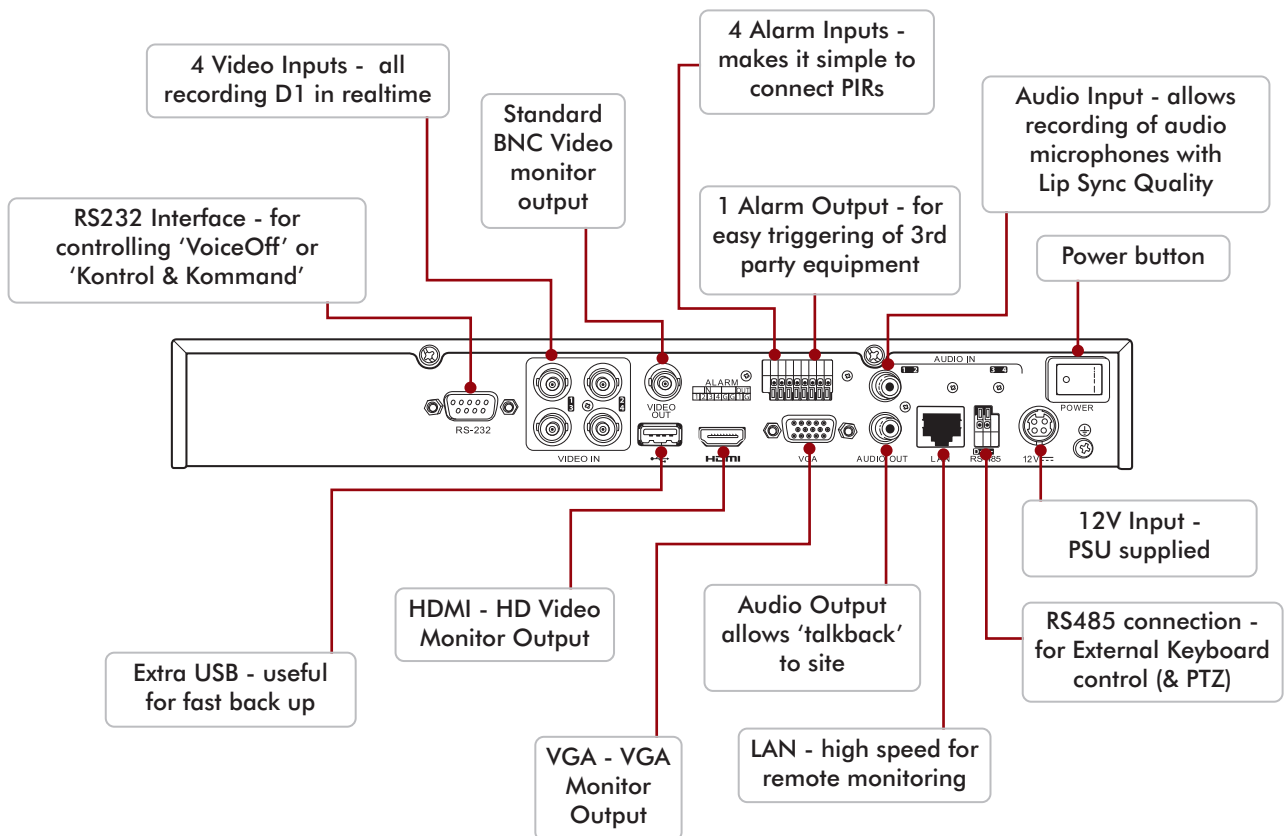

Intelligent Recording - Saves HDD Space!

The alienDVR range has an intelligent alarm recording function that allows any camera channel with video motion detection setup to have a background recording frame rate and an alarm recording frame rate.

Electronic Mapping

eMaps can be embedded into the superb CCTVWindow software to enable an easy way to select and see images from a camera in a simple and intuitive graphical user interface.

4ch Front Features

NEW!

All HEROs now have the ultra easy to use **BlueDisc** menu

4ch Vital Stats:

- ✓ Built-in Video Analytics
- ✓ VoiceOff Ready
- ✓ Kontrol & Kommand Timed Relay Outputs
- ✓ HDMI - VGA & BNC Video Output
- ✓ AutoPort - Plug-and-Play Setup
- ✓ Internet Ready
- ✓ iPhone - Android - Windows - Mac
- ✓ External Storage Option
- ✓ Space Saver Compact Case
- ✓ **4 TB max Storage**
- ✓ **4 Alarm Inputs - 1 Alarm Output**
- ✓ **4Ch D1 Realtime Recording**

4ch Rear Features

8ch Front Features

NEW!

All HEROs now have the ultra easy to use **BlueDisc** menu

8ch Vital Stats:

- ✓ Built-in Video Analytics
- ✓ VoiceOff Ready
- ✓ Kontrol & Kommand Timed Relay Outputs
- ✓ HDMI - VGA & BNC Video Output
- ✓ AutoPort - Plug-and-Play Setup
- ✓ Internet Ready
- ✓ iPhone - Android - Windows - Mac
- ✓ External Storage Option
- ✓ Space Saver Compact Case
- ✓ 8 TB max Storage (2x 4TB)
- ✓ 8 Alarm Inputs - 4 Alarm Output
- ✓ 8Ch D1 Realtime Recording