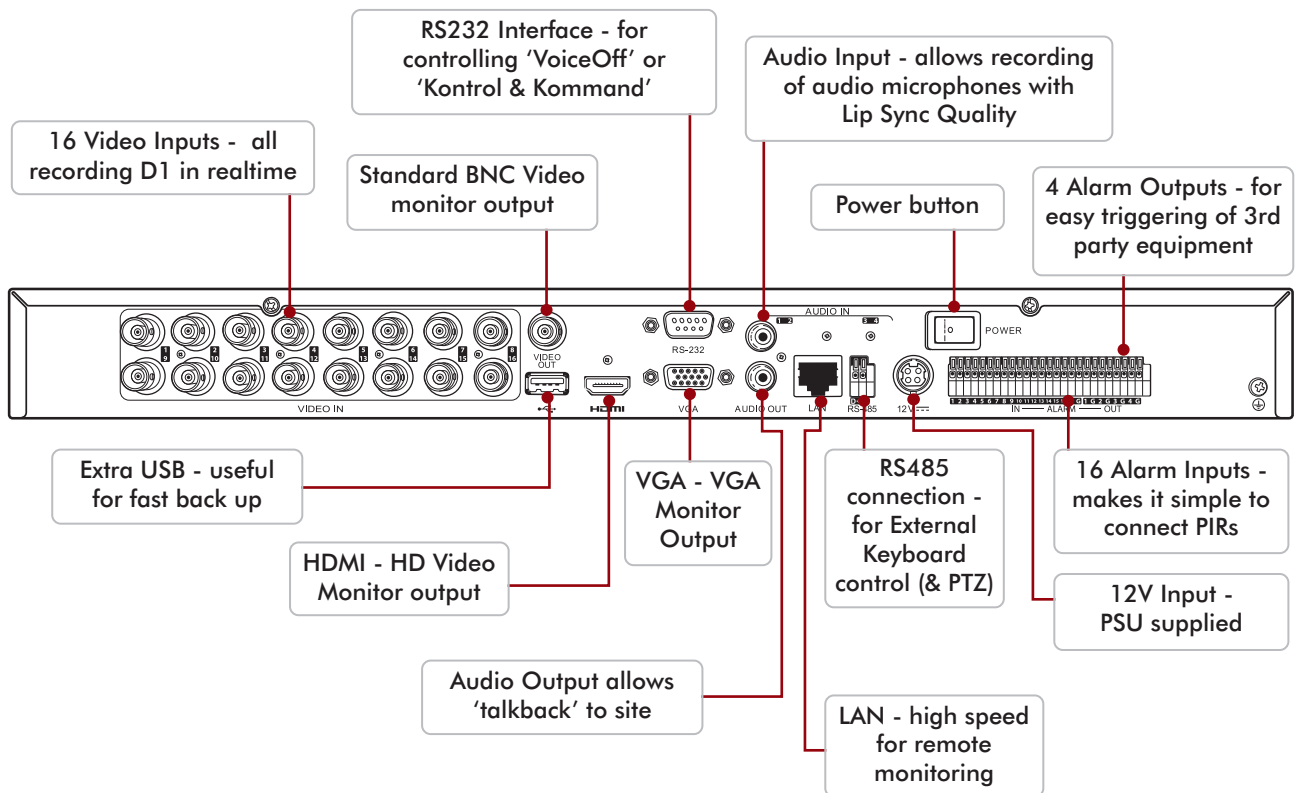

Electronic Mapping

eMaps can be embedded into the superb CCTVWindow software to enable an easy way to select and see images from a camera in a simple and intuitive graphical user interface.

4ch Front Features

4ch Rear Features

8ch Front Features

NEW!

All HEROs now have the ultra easy to use **BlueDisc** menu

8ch Vital Stats:

- ✓ Built-in Video Analytics
- ✓ VoiceOff Ready
- ✓ Kontrol & Kommand Timed Relay Outputs
- ✓ HDMI - VGA & BNC Video Output
- ✓ AutoPort - Plug-and-Play Setup
- ✓ Internet Ready
- ✓ iPhone - Android - Windows - Mac
- ✓ External Storage Option
- ✓ Space Saver Compact Case
- ✓ 8 TB max Storage (2x 4TB)
- ✓ 8 Alarm Inputs - 4 Alarm Output
- ✓ 8Ch D1 Realtime Recording

8ch Rear Features

16ch Front Features

NEW!

All HEROs now have the ultra easy to use **BlueDisc** menu

16ch Vital Stats:

- ✓ Built-in Video Analytics
- ✓ VoiceOff Ready
- ✓ Kontrol & Kommand Timed Relay Outputs
- ✓ HDMI - VGA & BNC Video Output
- ✓ AutoPort - Plug-and-Play Setup
- ✓ Internet Ready
- ✓ iPhone - Android - Windows - Mac
- ✓ External Storage Option
- ✓ Space Saver Compact Case
- ✓ 8 TB max Storage (2x 4TB)
- ✓ 16 Alarm Inputs - 4 Alarm Output
- ✓ 16Ch D1 Realtime Recording

16ch Rear Features

ENDLESS POSSIBILITIES

...when combined with great accessories

The KitVault keeps your Hero locked, cool and secure.

KitVault
DVR Enclosure
Code: CCT245

VoiceOff
Audio Unit

Code: VOX200

Connect the VoiceOff using the Hero's RS232 interface.