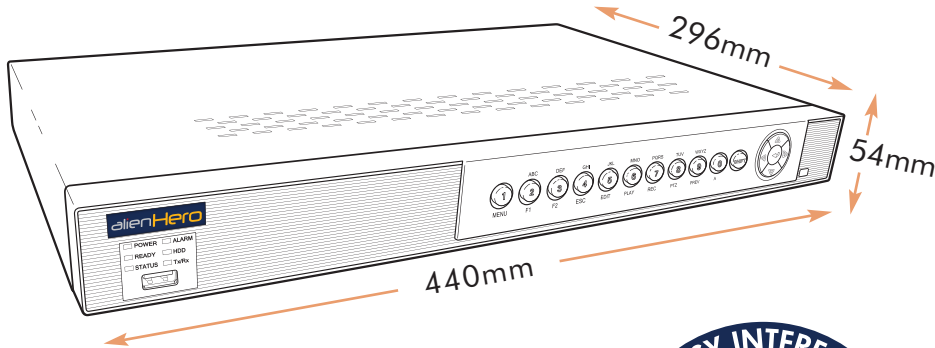

16ch Front Features