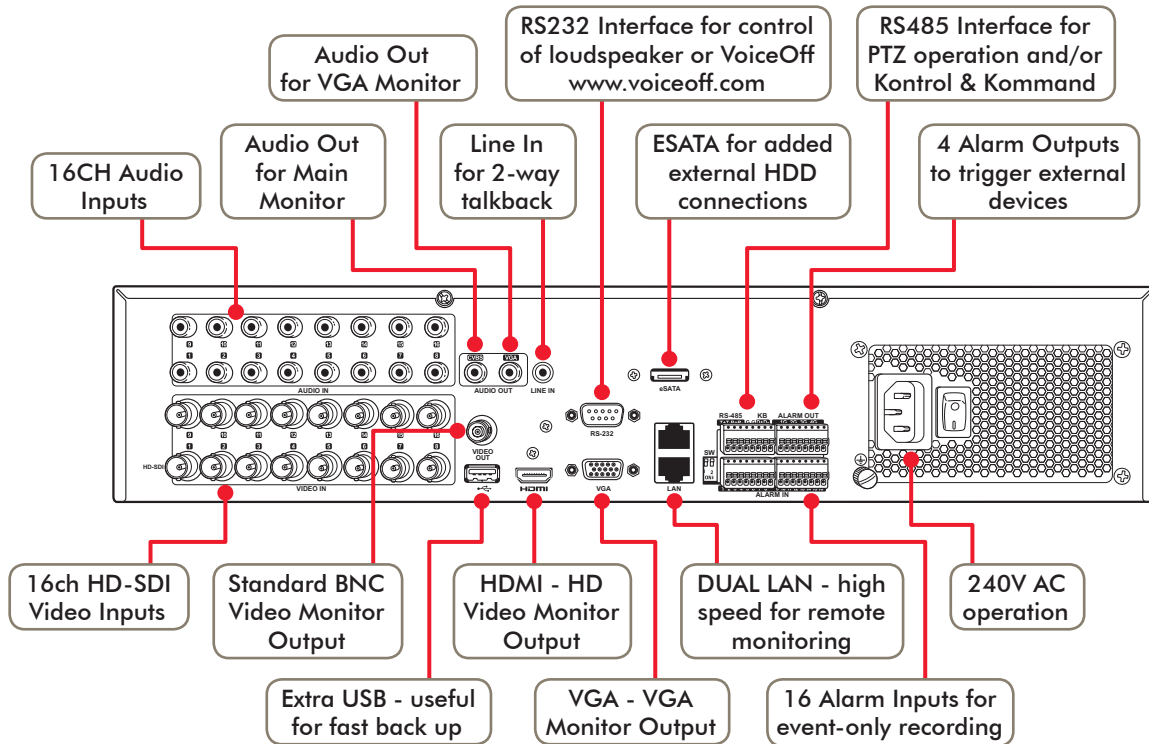

1080p	25 FPS	HD-SDI INPUTS	Free DNS	Auto	WEB	PHONE CONNECT	Device Control	Network Back-Up	FAST SEARCH
1080p Recording at 25fps	HD-SDI BNC Inputs	Free DNS	Auto Port forwarding	Remote Monitoring	Live Images On Mobile	Device Control	Network Back-Up	Instant Detective	
Remote Local Back-Up	Remote Data Store	HDD Management	Multi-Ch Playback	Email Notification	Electronic Mapping	PTZ Control	2 zone	HDMI	VoiceOFF Ready

BlueDisc Menu

All alienMax HD units come with the ultra easy to use 'BlueDisc' menu. This simple interface allows most actions to be completed in just 3 clicks or less.

Instant Detective

Instant Detective allows the CCTV operator to select the area in the camera's image where an incident has happened. Instant Detective then searches for motion within a given time slot that occurred only in the depicted area. Any activity within that area of the camera's recorded image can quickly be accessed and saved for vital video evidence.

alienmaxHD

HD-SDI INPUTS

HD-SDI Video Inputs

HD-SDI stands for High Definition Serial Digital Interface, but most people call it by the abbreviation HD-SDI. In essence the main advantage over traditional analogue CCTV systems is HD-SDI sends video in a digital uncompressed format to deliver staggering picture quality.

DNS

Free DNS

The alienMax range comes with free DNS service making the Max HD even better value as it saves you time and money.

Auto

AutoPort Plug-and-Play for Fast Internet Setup

AutoPort removes all the hassle and complication from setting up port forwarding. AutoPort "Plug-and-Play" means the DVR can automatically configure compatible routers for you, making internet setup easier than ever before.